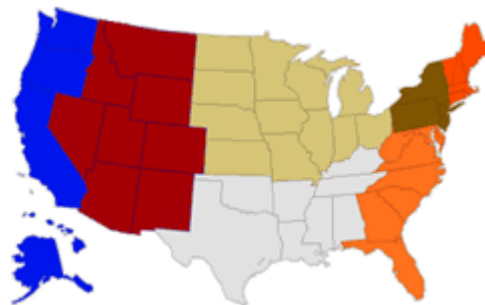

2006 BEST PLACES TO WORK IN IT

Best Places to Work in IT - Overall Rankings

For the 13th year in a row, Computerworld conducted a survey to identify the 100 Best Places to Work for IT professionals.

Last August, Computerworld started accepting nominations from companies with a headquarters in the U.S. To qualify to complete the survey, participating companies, both public and private, had to have 2005 revenue of $250 million or greater and employ a minimum of 500 total employees and a minimum of 75 IT employees in the U.S.

In January 2006, contacts at the nominated companies received a 100-question survey asking about their organizations' average salary and bonus increases, the percentage of IT employees receiving promotions, IT staff turnover rates, training and development opportunities, and the percentage of women and minorities in IT staff and management positions. In addition, information was collected on how the organizations reward outstanding performance, how their retention programs are structured and what benefits they offer, ranging from elder and child care to flextime and tuition reimbursement for college and technology certification courses.

100 Best Places to Work in IT Overall Rankings (Click on company names to get more info.)

Rank	Best Place to Work	Web address	Location	Region
1	Quicken Loans Inc.	www.quickenloans.com	Livonia, Mich.	North Central
2	University of Miami	www.miami.edu	Coral Gables, Fla.	South Atlantic
3	The Capital Group Cos.	www.capgroup.com	Los Angeles	Pacific
4	American Fidelity Assurance Co.	www.afadvantage.com	Oklahoma City	South Central
5	Grant Thornton LLP	www.grantthornton.com	Chicago	North Central
6	SAS Institute Inc.	www.sas.com	Cary, N.C.	South Atlantic
7	Royal Caribbean Cruises Ltd.	www.royalcaribbean.com	Miami	South Atlantic
8	The Mitre Corp.	www.mitre.org	McLean, Va.	South Atlantic
9	University of Pennsylvania	www.upenn.edu	Philadelphia	Middle Atlantic
10	General Mills Inc.	www.generalmills.com	Minneapolis	North Central
11	Mount Carmel Health System	www.mountcarmelhealth.com	Columbus, Ohio	North Central